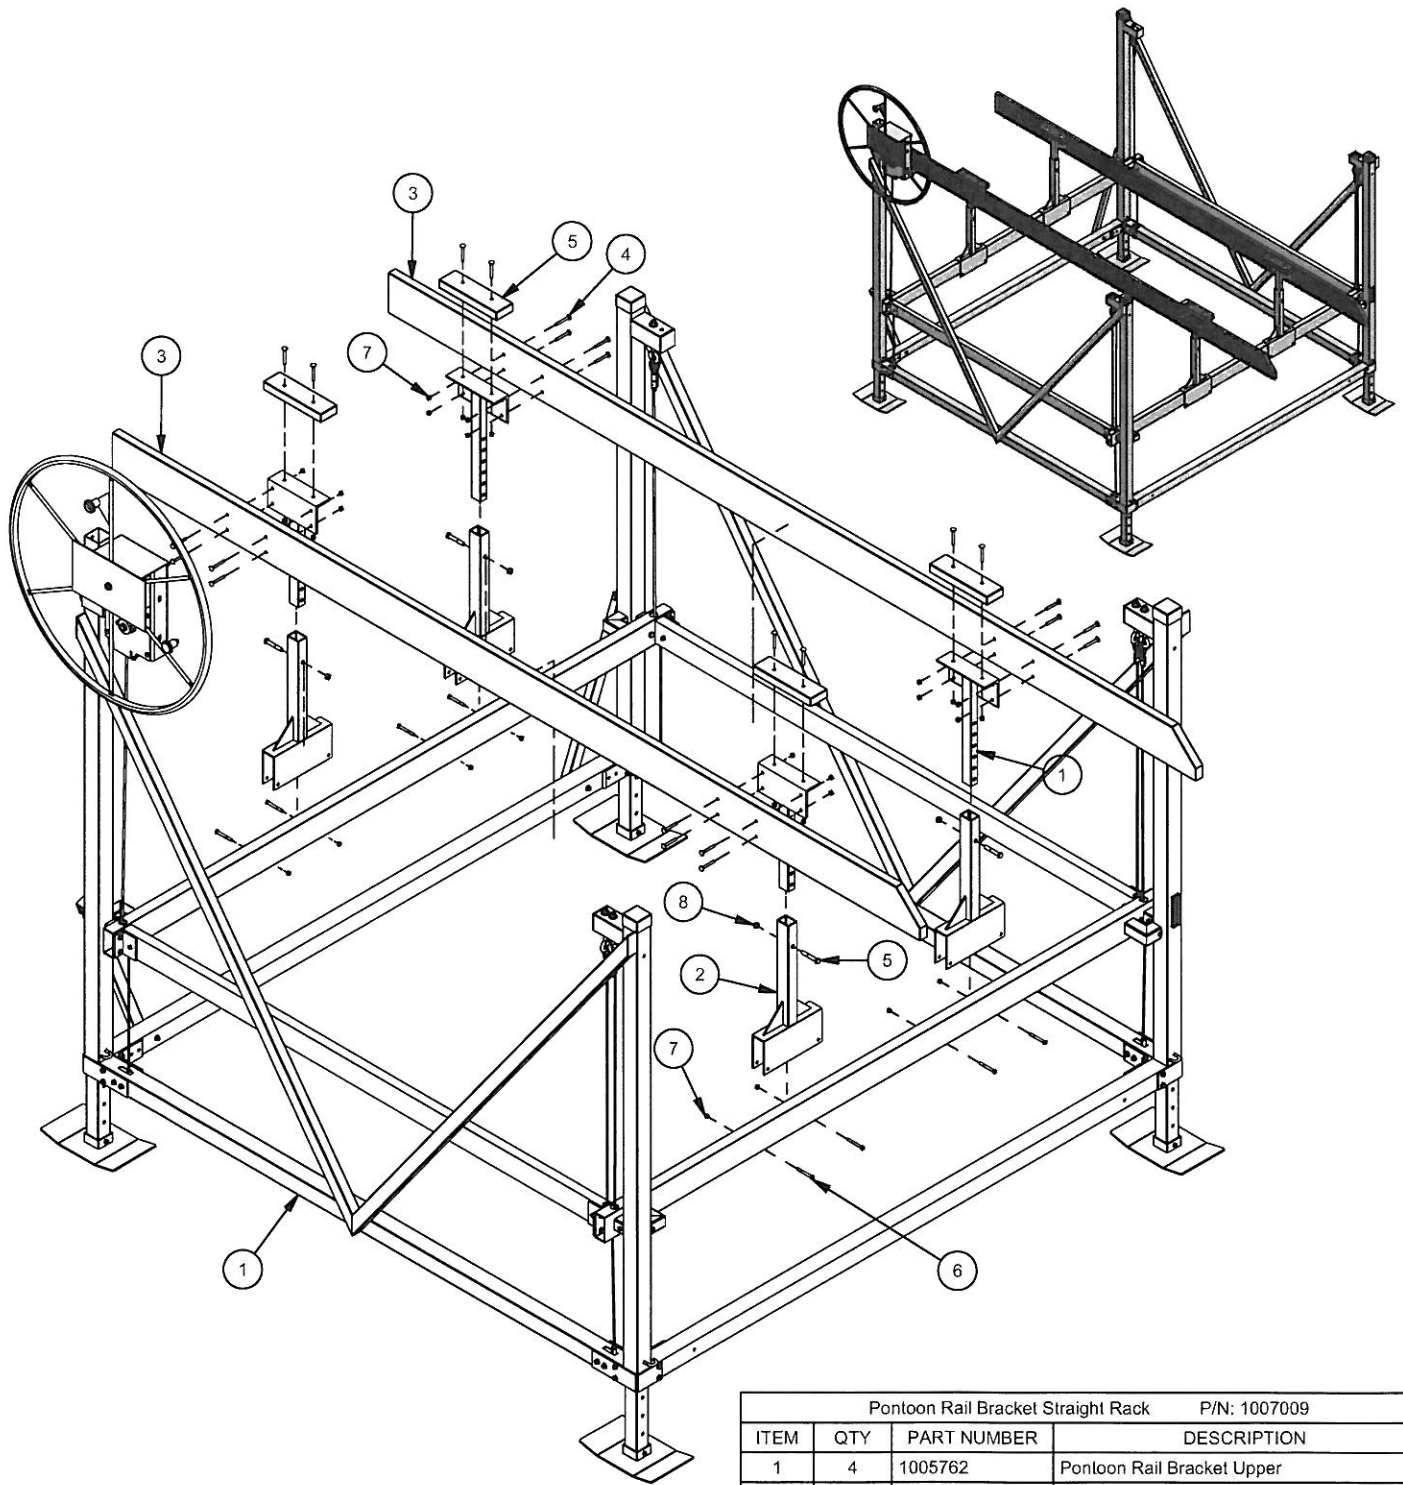

Part # 1007009  
 Pontoon Rail Bracket  
 (Set Of Four)

Pontoon Rail Bracket Straight Rack			P/N: 1007009
ITEM	QTY	PART NUMBER	DESCRIPTION
1	4	1005762	Pontoon Rail Bracket Upper
2	4	1005761	Pontoon Guide Lower Assembly
3	2	NA	2" X 8" X 14' Treated Wood (Sold Separately)
4	24	1001960	Bolt Carriage 3/8 x 2.5
5	4	1002382	Bolt Hex 1/2 x 3.0
6	8	1002432	Bolt Hex 3/8 x 3.0
7	32	1001803	Nut Hex 3/8
8	4	1001792	Nut Hex 1/2